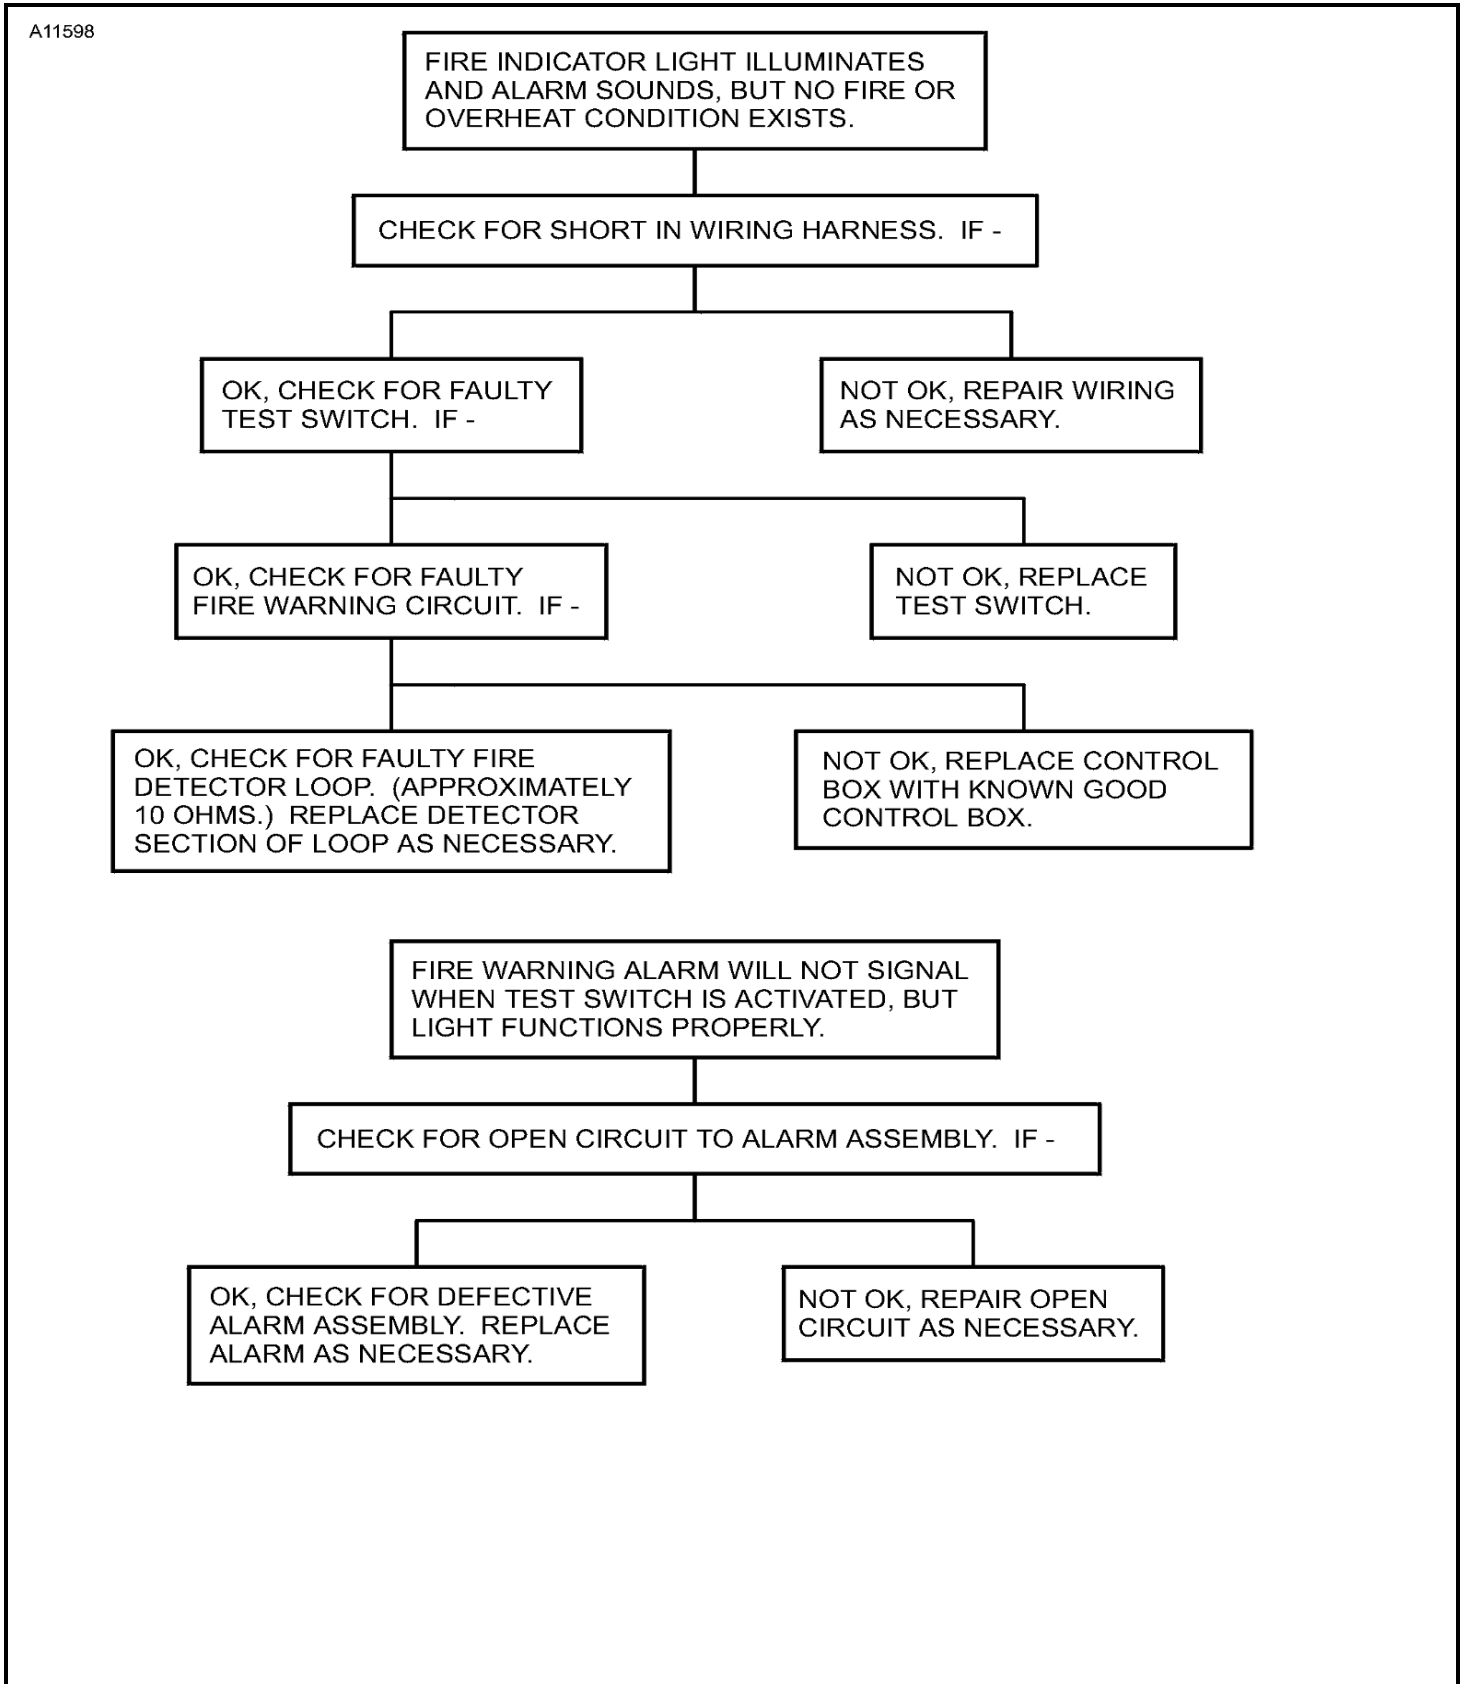

ENGINE FIRE DETECTION SYSTEM - TROUBLESHOOTING

1. General

- A. A troubleshooting chart has been developed to aid the maintenance technician in system understanding. Refer to Figure 101.

Figure 101 : Sheet 1 : Fire Detection System Troubleshooting Chart

Figure 101 : Sheet 2 : Fire Detection System Troubleshooting Chart